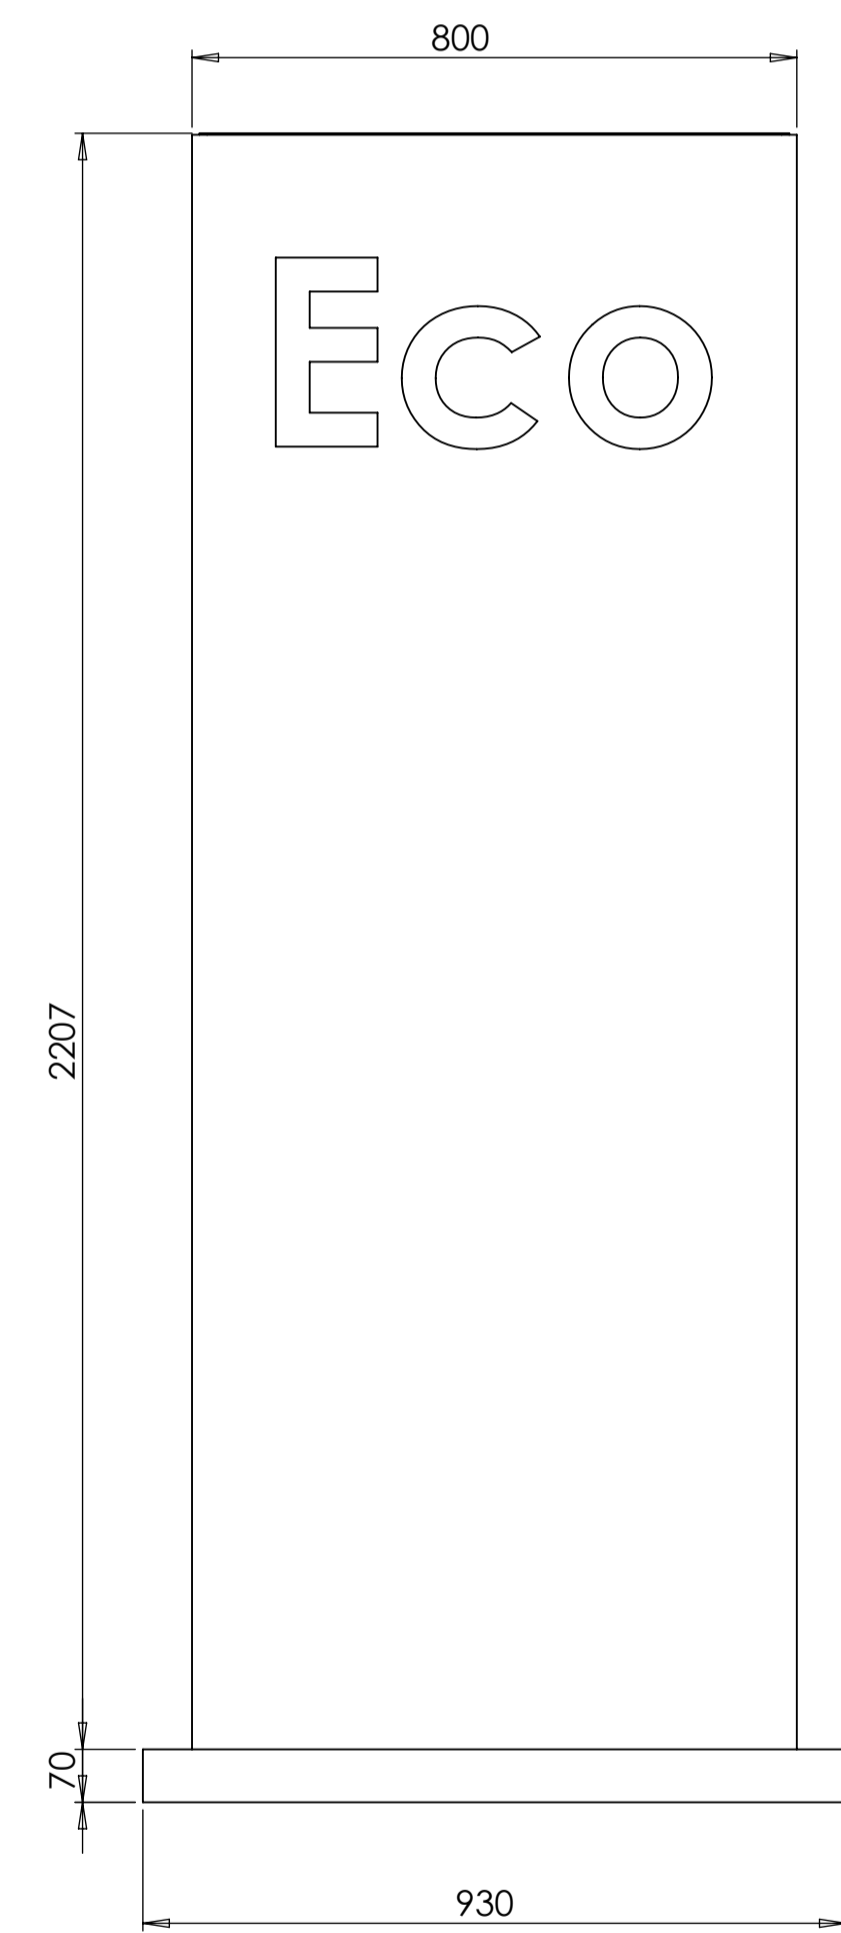

THREE D VISIONS

DO NOT SCALE FROM THIS DRAWING. ALL DIMENSIONS IN MILLIMETRES UNLESS OTHERWISE STATED. ALL DIMENSIONS TO BE CHECKED ON SITE.

SCALE @A1 SCALE:1:10

DRAWING NUMBER

REV

DATE 10/06/2022

DRAWN BY

CHECKED BY

CLIENT

CONFIGURATION

TITLE: Eco Totem

SHEET 1 OF 2

ADDITIONAL NOTES